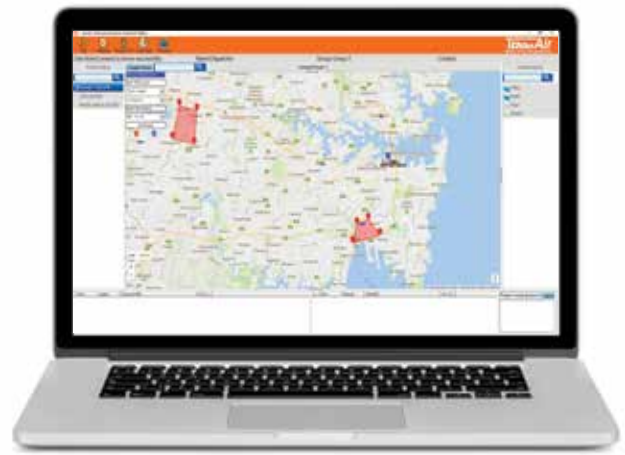

TA-300

The TA-300 is a fixed mount compact mobile designed to fit under-dash, in dash or adaptable to overhead console mounting with its reversible LCD display. Power sense auto switch-on ensures the user never forgets to activate the radio when starting the vehicle. The TA-300 is supplied with its own internal 850Mhz antennas with no external antenna necessary to operate in built up areas.

TA-388

The TA-388 handheld packs a big punch for a small radio. A large 5200mAh battery offers extended operational time well over 2 days*. Programmable function keys, colour TFT display and easy menu driven functionality make this unit a breeze to operate. The TA-388 also offers SOS emergency call and USB charging.

All ToooAir transceivers have built in GPS receivers that report position information to the dispatch console. The ToooAir platform is ideal for rental fleets with full over-air re-programming. With no ACMA spectrum licencing required, radios can be moved from fleet to fleet or new talk groups and operated anywhere in Australia.

* Distance to cellular tower, GPS reporting and talk time effect battery drain.

The TooAir PC base Dispatch software drives the TooAir platform with features like:

- Lone Worker
- Zoom to SOS alarm (TA-388)
- Voice and track log recording
- Geo-Fencing alarm
- Dynamic re-grouping
- Individual Call
- Temporary Group select
- Call Hierarchy
- Text Messaging (TA-388)
- Waypoint marker
- Radio Stun